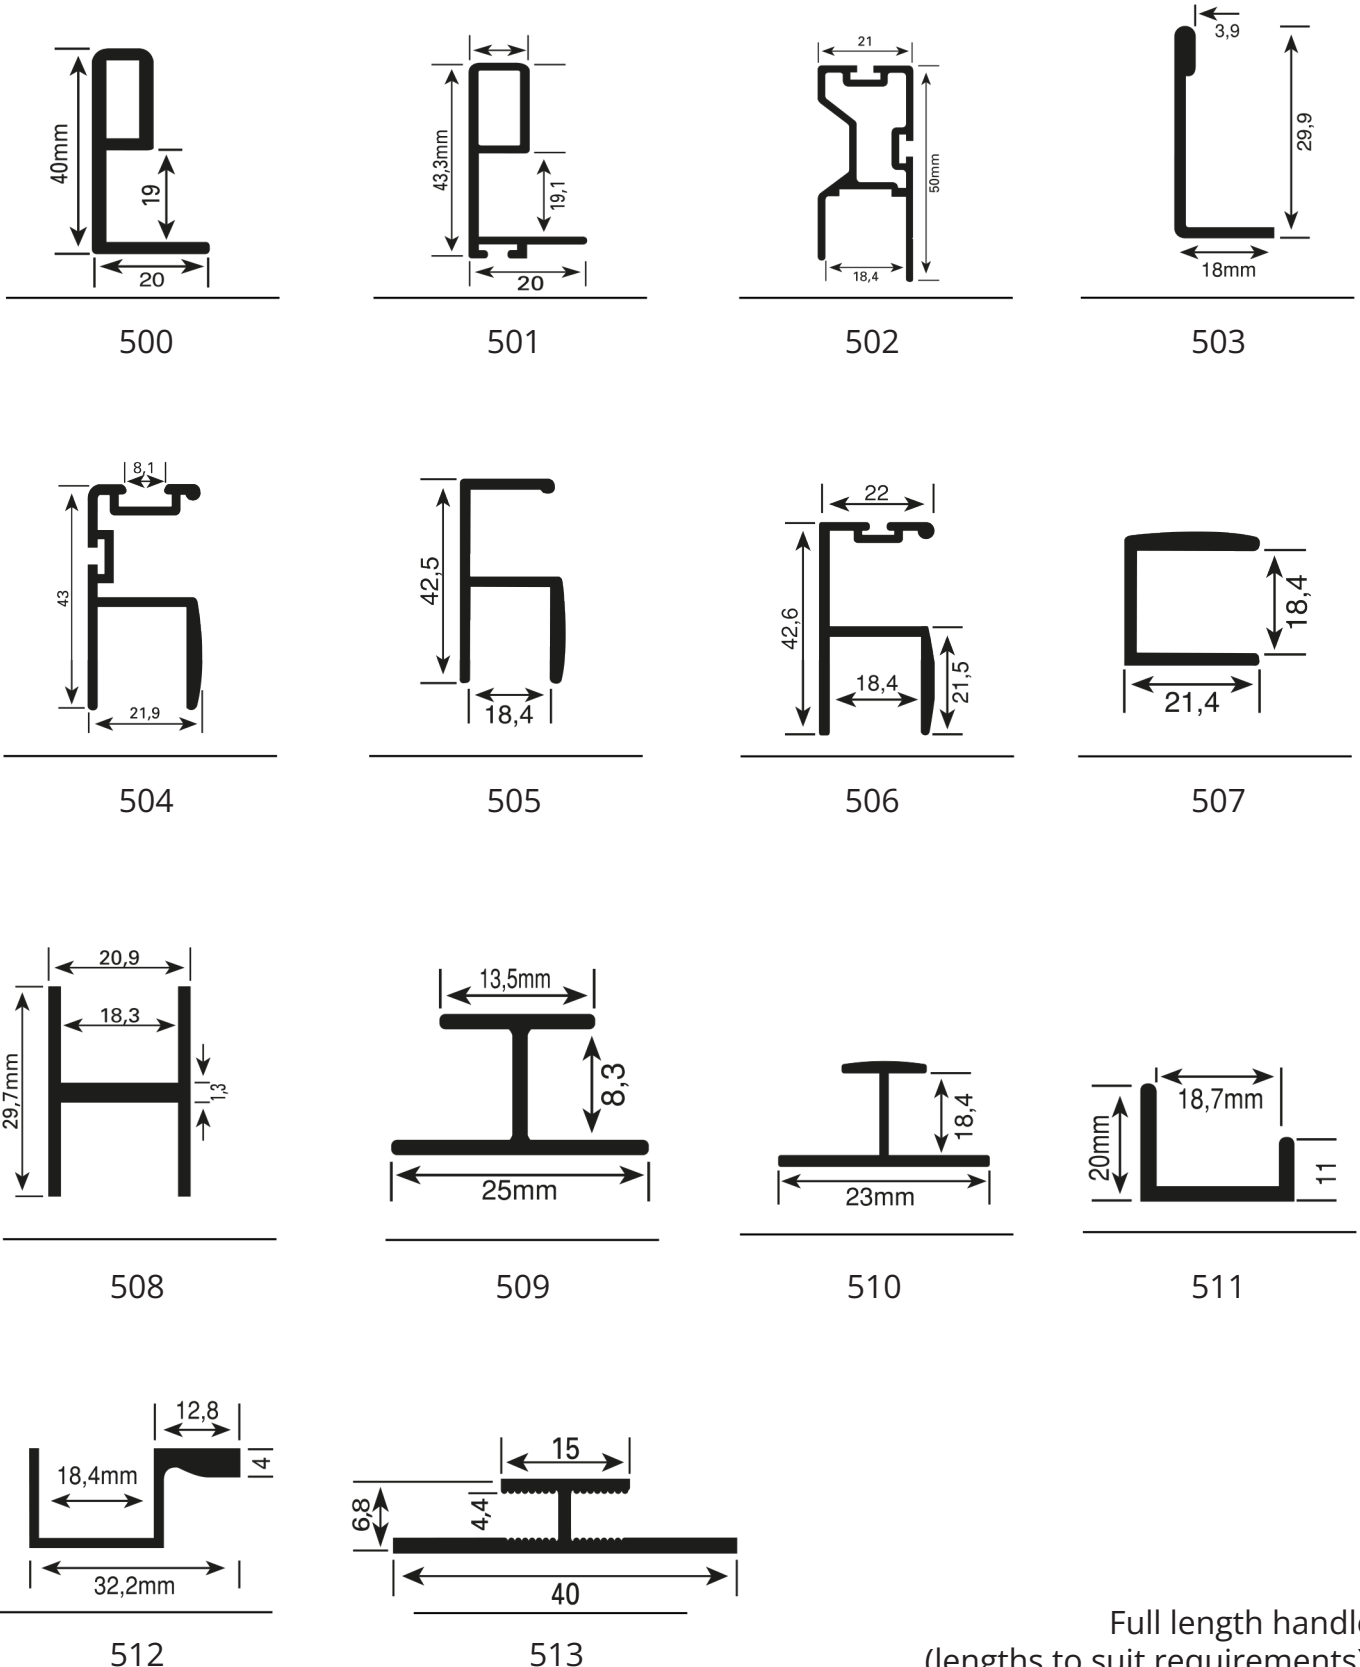

Wardrobe Handles and Profiles

Aluminum full length handles to suit panel doors

Full length handle
(lengths to suit requirements).