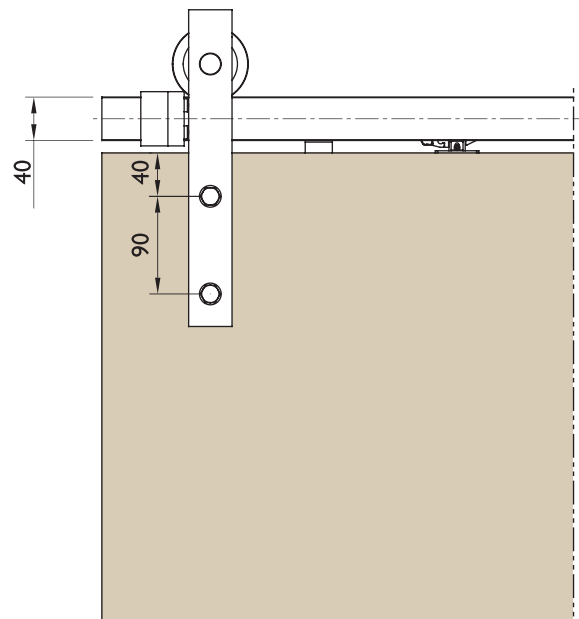

Barnstyle Stainless Steel Components

Description	Code
BarnStyle Sliding Door Kit 2 Metre (Includes: 2x Roller Brackets, 2x Roller Stops, 5x Track Bracket, Door Guide and 1x 2m Steel Track and Soft Close)	40-250
Barnstyle Softclose and Open	40-201