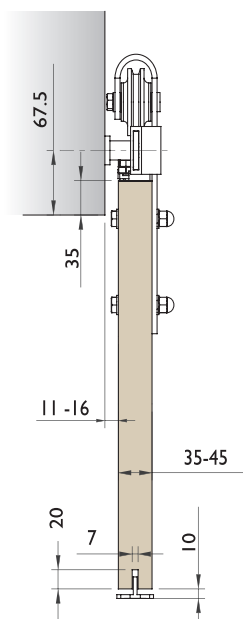

Barnstyle

Stainless Steel Single Sliding Door System

Maximum Door Panel Weight of 100kg.

Featuring High Quality Components

For use on 35-45mm Thick Doors

Full Technical Support

Track Bar Size 6 x 40mm

Max Door Opening Width: 1000mm

Barnstyle Stainless Steel Components

Roller Brackets

Roller Stop

Track Bracket

Anti-jump Pin

Door Guide

Soft Close

2m Stainless Steel Track

Description	Code
BarnStyle Sliding Door Kit 2 Metre (Includes: 2x Roller Brackets, 2x Roller Stops, 5x Track Bracket, Door Guide and 1x 2m Steel Track and Soft Close)	40-250
Barnstyle Softclose and Open	40-201