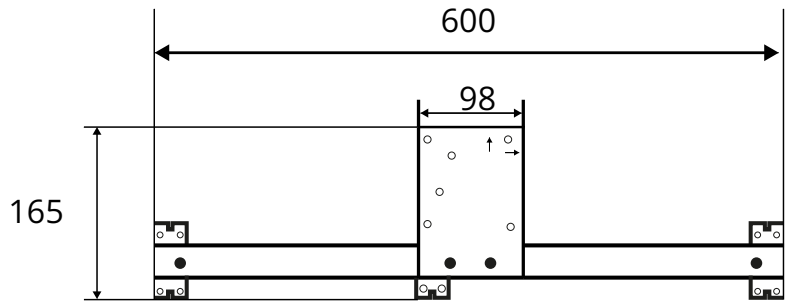

Suitable for interior applications

The Slide&Hide is a convenient and effortless concealed sliding solution with a capacity of up to 60 kg and compatibility with doors that are 16-18 mm thick and maximum door width of 700mm.

Ideal for small spaces, the Slide&Hide boasts an ergonomic cover that slides to hide the mechanism, maximising access to the usable area.

Slide&Hide Components

Single Leaf

Kit Contents:

- 1x Top Guide
- 2x Sections of Cord
- 5x Blum Blumotion Softclose Inset Hinges
- 1x Bottom Guide
- 4 x Small Guides

Description	Code
Single Leaf Door Fitting Kit	595-200

Slide&Hide

Concealed Sliding Door System

- Maximum door panel weight: 50kg
- Maximum door thickness: 16-18mm
- Maximum Door length: 2400mm

Slide&Hide Assembly