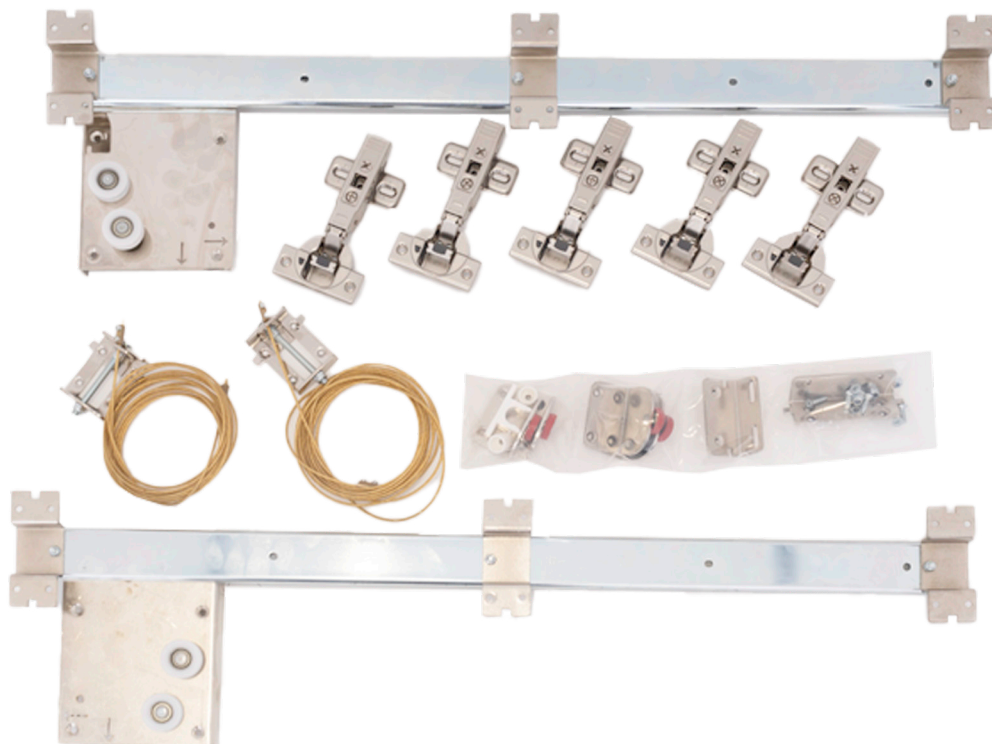

New Product

Slide&Hide

Concealed Sliding Door System

Suitable for Doors up to 600mm Wide

Featuring Runners Highest Quality Components

Full Technical Support

Hassle free door solution

Concealed Solution

Suitable for interior applications

The Slide&Hide is a convenient and effortless concealed sliding solution with a capacity of up to 60 kg and compatibility with doors that are 16-18 mm thick and maximum door width of 700mm.

Ideal for small spaces, the Slide&Hide boasts an ergonomic cover that slides to hide the mechanism, maximising access to the usable area.

Slide&Hide Components

Single Leaf

Kit Contents:

- 1x Top Guide
- 2x Sections of Cord
- 5x Blum Blumotion Softclose Inset Hinges
- 1x Bottom Guide
- 4 x Small Guides

Description	Code
Single Leaf Door Fitting Kit	595-200

Slide&Hide

Concealed Sliding Door System

- Maximum door panel weight: 50kg
- Maximum door thickness: 16-18mm
- Maximum Door length: 2400mm

Slide&Hide Assembly