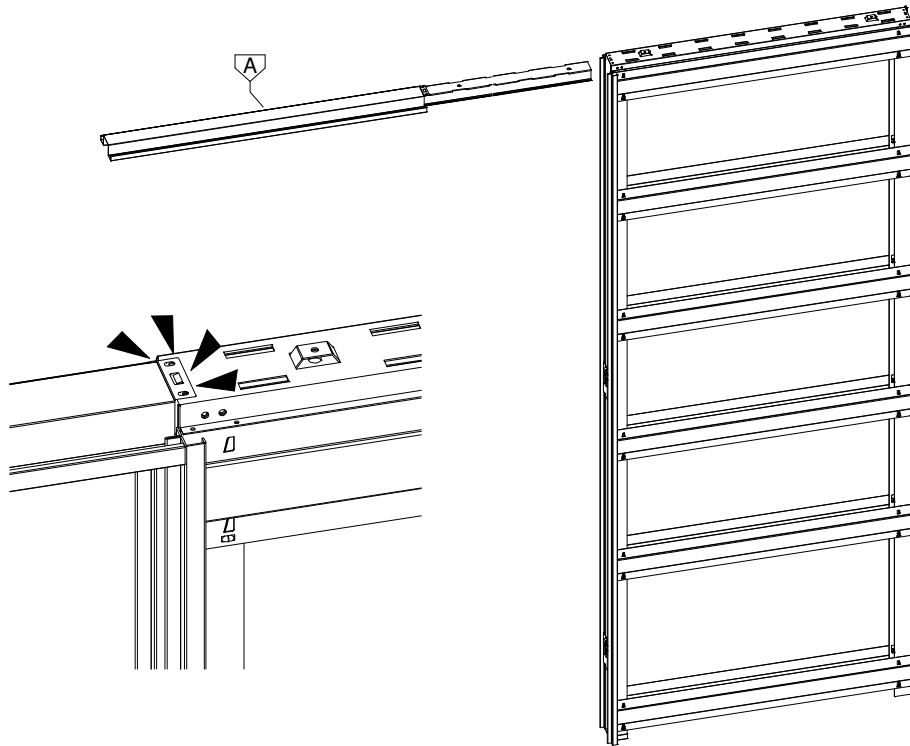

Setup for 100 finished wall	3-6
Setup for 125 finished wall	7-10
Setup plasterboard	11-13

SETUP

1.1

1.2

SETUP

1.3

1.4

Subject to misprints, errors and technical modifications.
All dimensions are in mm

SETUP

2.1

2.2

2.3

SETUP

2.4

2.5

SETUP

100

125

Plasterboard (mm)		
wall	S.I.	Sp./Th./Ep.
100	54	42
125	79	64

Single Door L X H (mm)	Door dim. L1 X H1 (mm)
600 X 2000/2100/2300	615 ~ 630 X 2010/2110/2310
700 X 2000/2100/2300	715 ~ 730 X 2010/2110/2310
800 X 2000/2100/2300	815 ~ 830 X 2010/2110/2310
900 X 2000/2100/2300	915 ~ 930 X 2010/2110/2310
1000 X 2000/2100/2300	1015 ~ 1030 X 2010/2110/2310
1100 X 2000/2100/2300	1115 ~ 1130 X 2010/2110/2310
1200 X 2000/2100/2300	1215 ~ 1230 X 2010/2110/2310

Double Door L X H (mm)	Door dim. L1 X H1 (mm)
1200 X 2000/2100/2300	2 x (615 ~ 630) X 2010/2110/2310
1400 X 2000/2100/2300	2 x (715 ~ 730) X 2010/2110/2310
1600 X 2000/2100/2300	2 x (815 ~ 830) X 2010/2110/2310
1800 X 2000/2100/2300	2 x (915 ~ 930) X 2010/2110/2310
2000 X 2000/2100/2300	2 x (1015 ~ 1030) X 2010/2110/2310
2200 X 2000/2100/2300	2 x (1115 ~ 1130) X 2010/2110/2310
2400 X 2000/2100/2300	2 x (1215 ~ 1230) X 2010/2110/2310