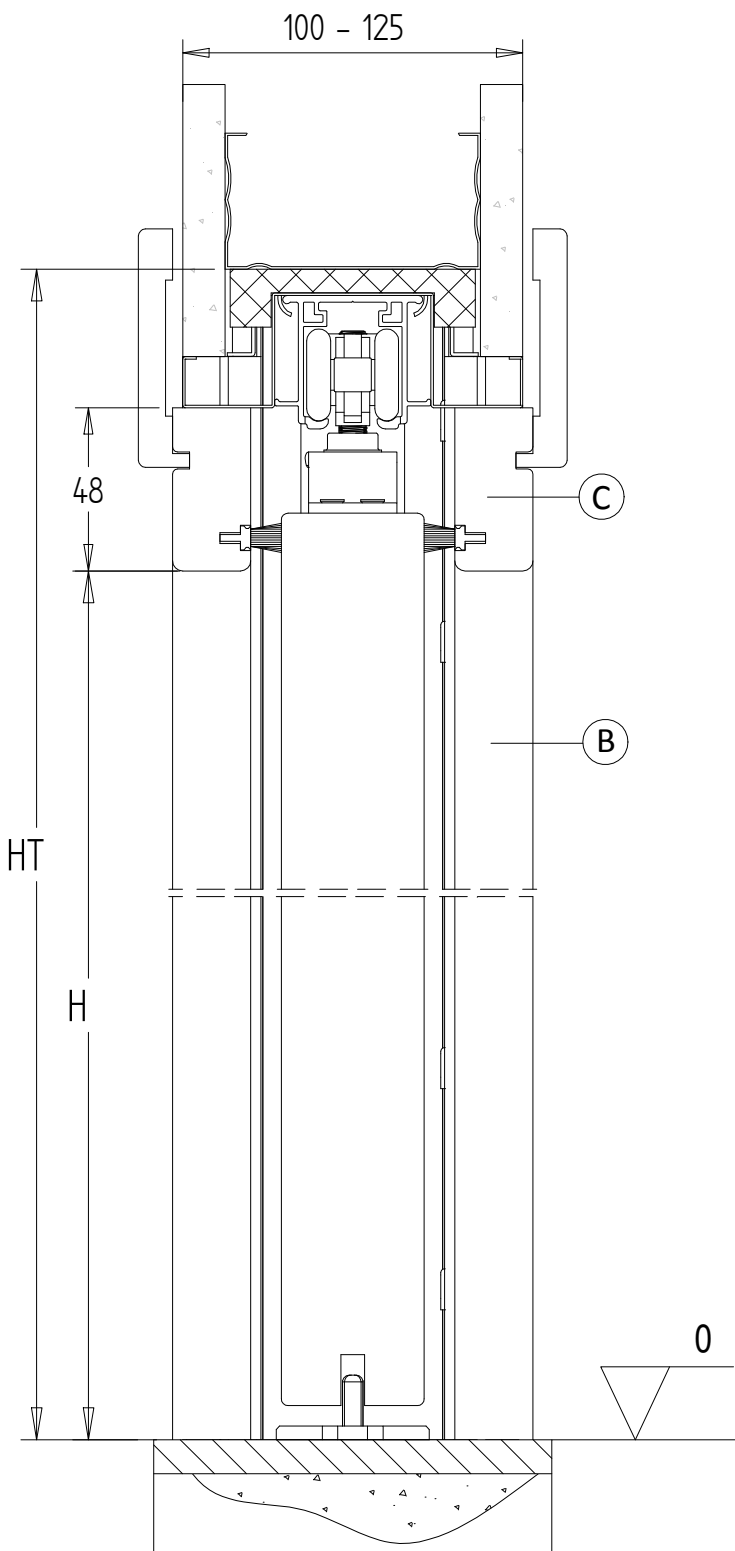

Setup for 100 finished wall	3-6
Setup for 125 finished wall	7-10
Setup plasterboard	11-13

SETUP

1.1

1.2

SETUP

1.3

1.4

Subject to misprints, errors and technical modifications.
All dimensions are in mm

3.1

3.2

Subject to misprints, errors and technical modifications.
All dimension are in mm

SETUP

3.3

3.4

PAINT

Door Instructions

100

125

Plasterboard (mm)		
wall	S.I.	Sp./Th./Ep.
100	54	42
125	79	64

Single Door L X H (mm)	Door dim. L1 X H1 (mm)
600 X 2000/2100/2300	615 ~ 630 X 2010/2110/2310
700 X 2000/2100/2300	715 ~ 730 X 2010/2110/2310
800 X 2000/2100/2300	815 ~ 830 X 2010/2110/2310
900 X 2000/2100/2300	915 ~ 930 X 2010/2110/2310
1000 X 2000/2100/2300	1015 ~ 1030 X 2010/2110/2310
1100 X 2000/2100/2300	1115 ~ 1130 X 2010/2110/2310
1200 X 2000/2100/2300	1215 ~ 1230 X 2010/2110/2310

Double Door L X H (mm)	Door dim. L1 X H1 (mm)
1200 X 2000/2100/2300	2 x (615 ~ 630) X 2010/2110/2310
1400 X 2000/2100/2300	2 x (715 ~ 730) X 2010/2110/2310
1600 X 2000/2100/2300	2 x (815 ~ 830) X 2010/2110/2310
1800 X 2000/2100/2300	2 x (915 ~ 930) X 2010/2110/2310
2000 X 2000/2100/2300	2 x (1015 ~ 1030) X 2010/2110/2310
2200 X 2000/2100/2300	2 x (1115 ~ 1130) X 2010/2110/2310
2400 X 2000/2100/2300	2 x (1215 ~ 1230) X 2010/2110/2310