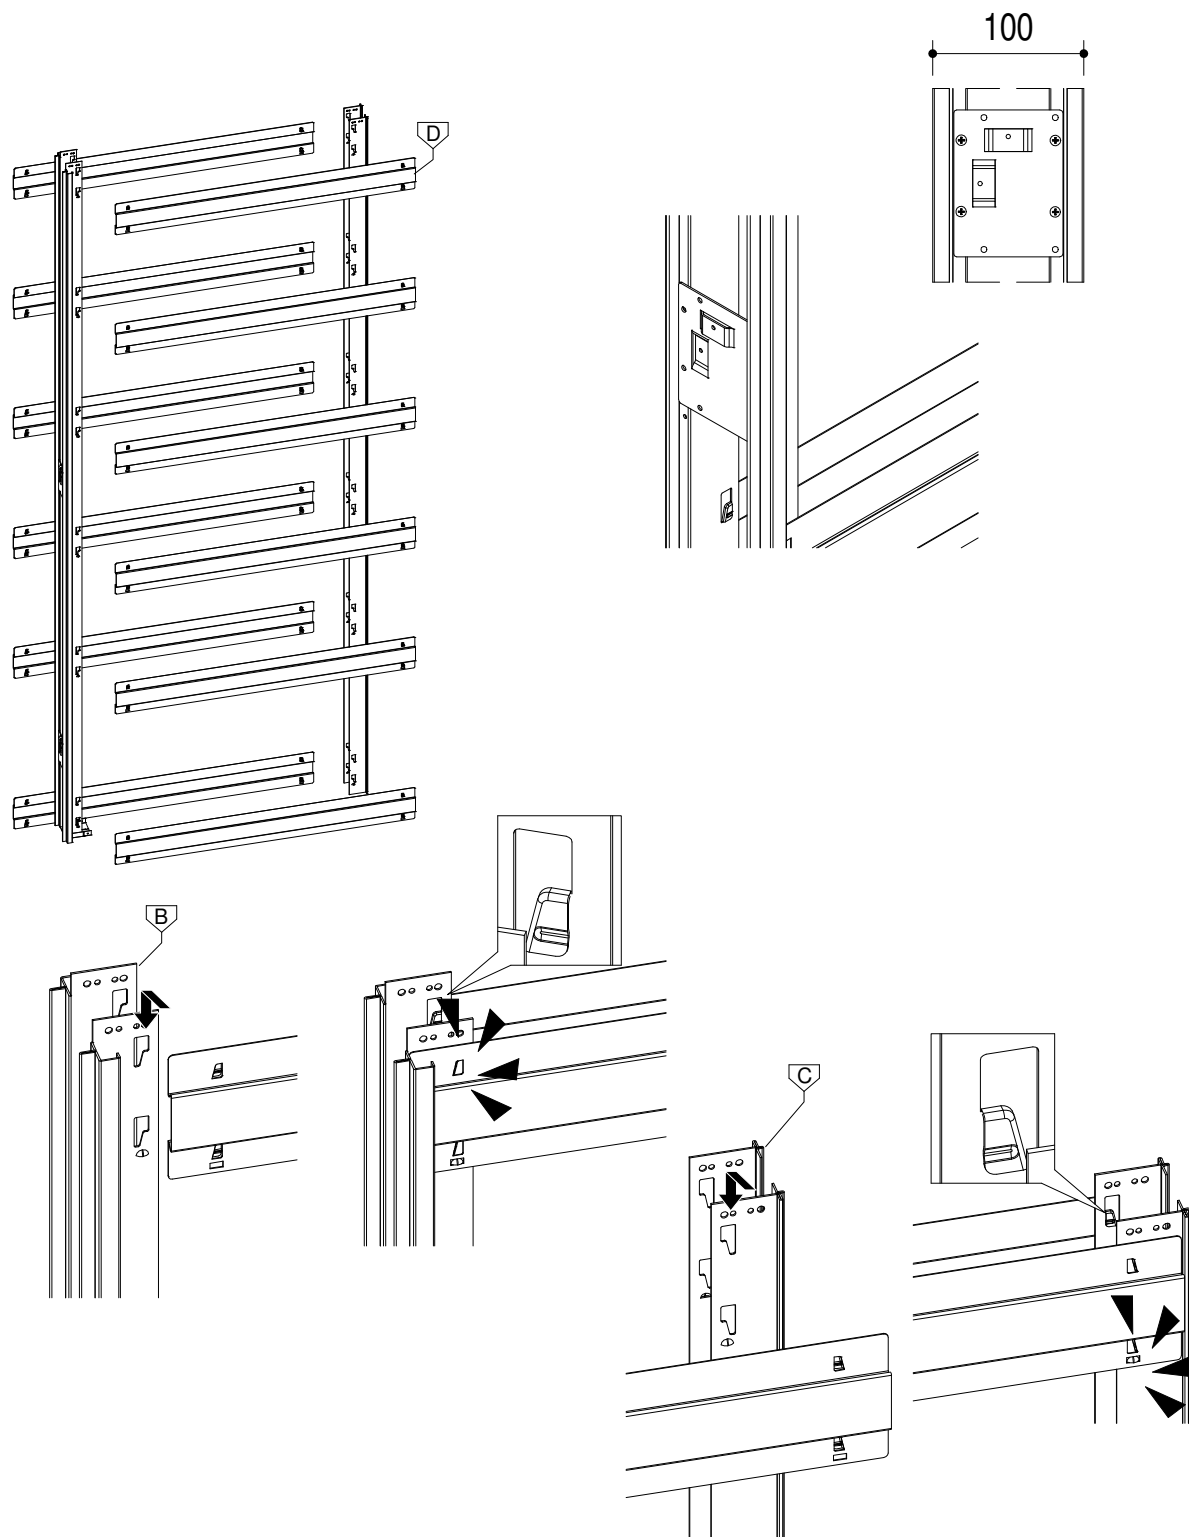

runners
SLIDING SYSTEMS

**SETUP INSTRUCTION
INSTRUCTION MONTAGE-**

Evokit

CONTENTS

Standard equipment

Tools

Overall view

INDEX

Setup for 100 finished wall	3-6
Setup for 125 finished wall	7-10
Setup plasterboard	11-13

SETUP

1.1

1.2

SETUP

1.3

1.4

Subject to misprints, errors and technical modifications.
All dimensions are in mm

Double Door L X H (mm)	Door dim. L1 X H1 (mm)
1200 X 2000/2100/2300	2 x (615 ~ 630) X 2010/2110/2310
1400 X 2000/2100/2300	2 x (715 ~ 730) X 2010/2110/2310
1600 X 2000/2100/2300	2 x (815 ~ 830) X 2010/2110/2310
1800 X 2000/2100/2300	2 x (915 ~ 930) X 2010/2110/2310
2000 X 2000/2100/2300	2 x (1015 ~ 1030) X 2010/2110/2310
2200 X 2000/2100/2300	2 x (1115 ~ 1130) X 2010/2110/2310
2400 X 2000/2100/2300	2 x (1215 ~ 1230) X 2010/2110/2310