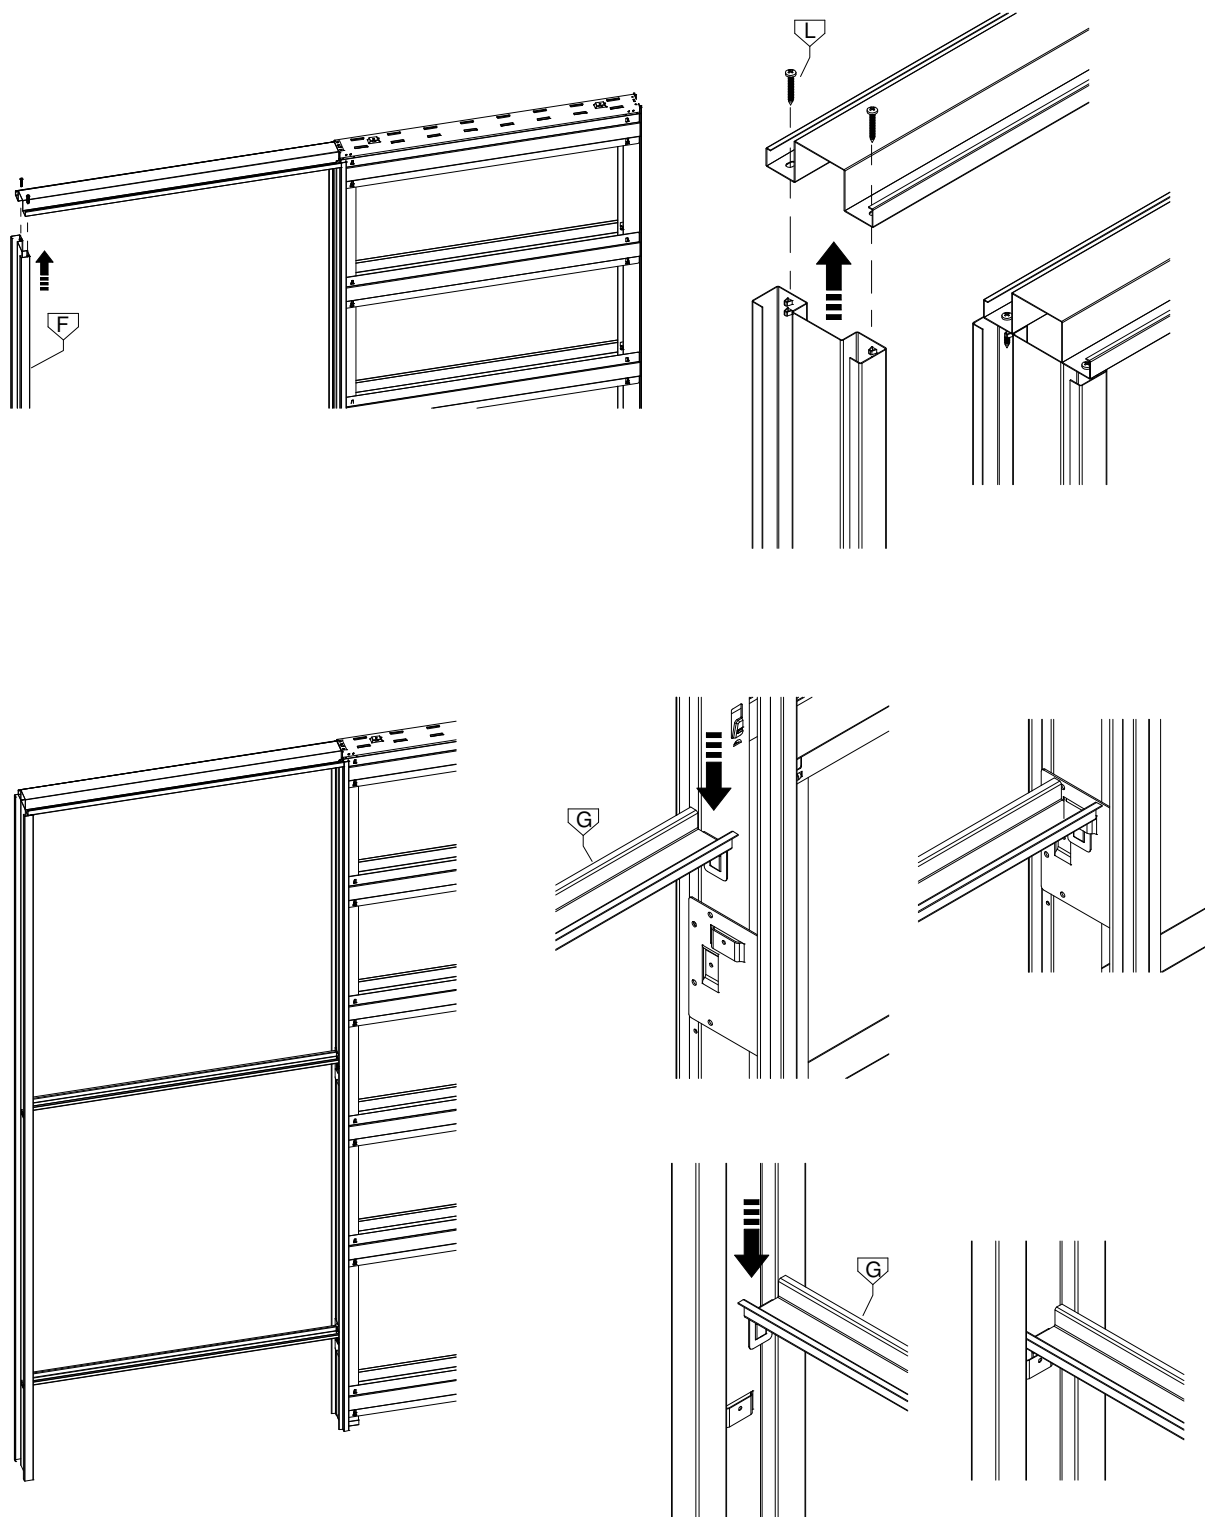

Setup for 100 finished wall	3-6
Setup for 125 finished wall	7-10
Setup plasterboard	11-13

SETUP

1.1

1.2

SETUP

1.3

1.4

Subject to misprints, errors and technical modifications.
All dimensions are in mm

SETUP

2.1

2.2

2.3

SETUP

2.4

2.5

SETUP

Double Door L X H (mm)	Door dim. L1 X H1 (mm)
1200 X 2000/2100/2300	2 x (615 ~ 630) X 2010/2110/2310
1400 X 2000/2100/2300	2 x (715 ~ 730) X 2010/2110/2310
1600 X 2000/2100/2300	2 x (815 ~ 830) X 2010/2110/2310
1800 X 2000/2100/2300	2 x (915 ~ 930) X 2010/2110/2310
2000 X 2000/2100/2300	2 x (1015 ~ 1030) X 2010/2110/2310
2200 X 2000/2100/2300	2 x (1115 ~ 1130) X 2010/2110/2310
2400 X 2000/2100/2300	2 x (1215 ~ 1230) X 2010/2110/2310