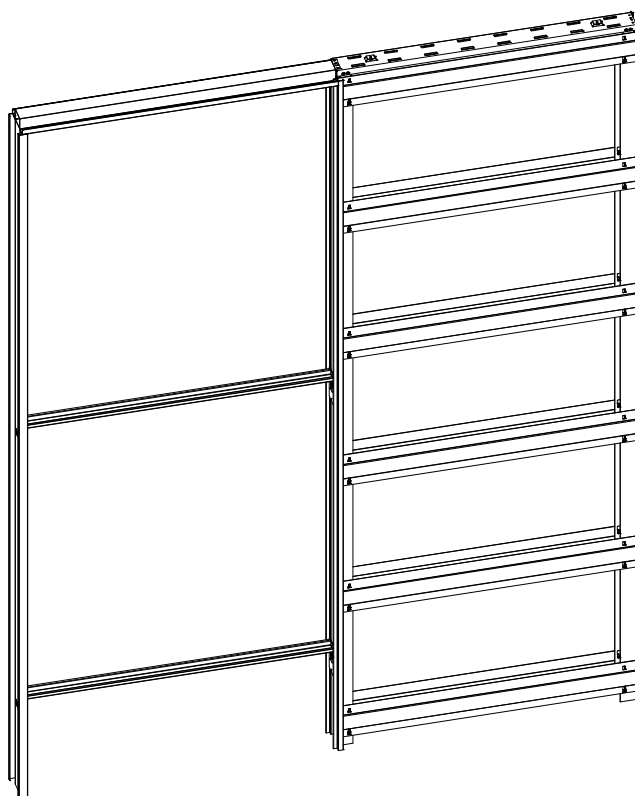

runners
SLIDING SYSTEMS

**SETUP INSTRUCTION
INSTRUCTION MONTAGE-**

Evokit