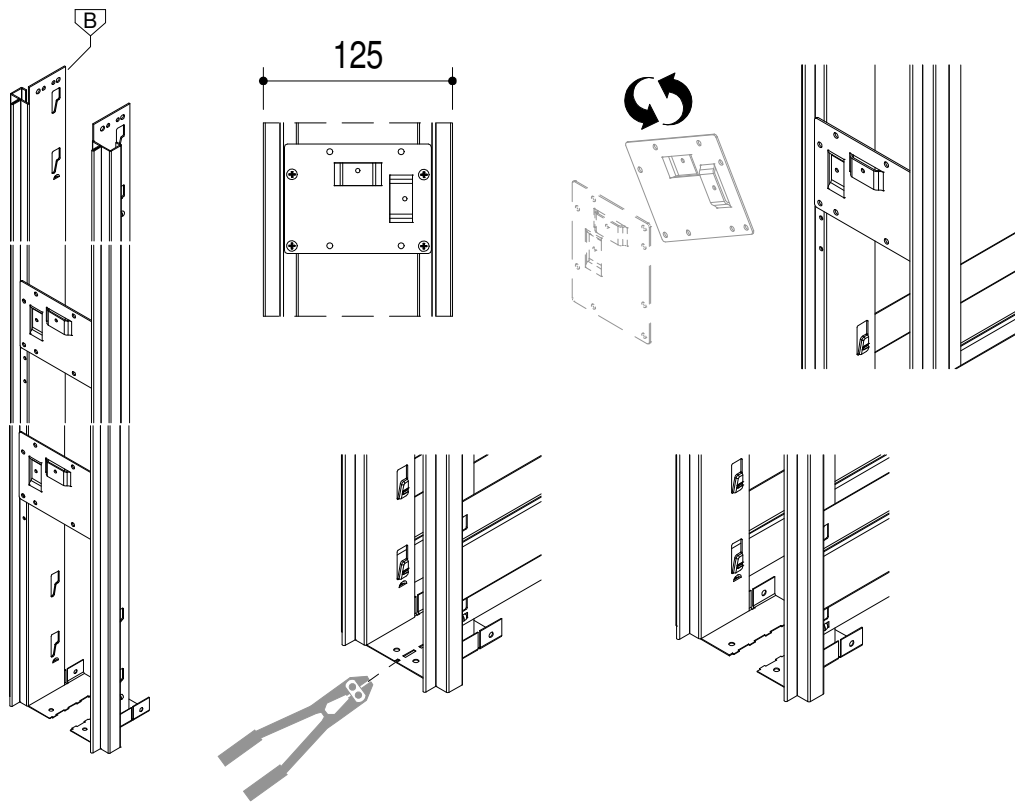

Setup for 100 finished wall	3-6
Setup for 125 finished wall	7-10
Setup plasterboard	11-13

SETUP

1.1

1.2

SETUP

1.3

1.4

Subject to misprints, errors and technical modifications.
All dimensions are in mm

SETUP

2.1

2.2

2.3

SETUP

2.4

2.5

SETUP

Double Door L X H (mm)	Door dim. L1 X H1 (mm)
1200 X 2000/2100/2300	2 x (615 ~ 630) X 2010/2110/2310
1400 X 2000/2100/2300	2 x (715 ~ 730) X 2010/2110/2310
1600 X 2000/2100/2300	2 x (815 ~ 830) X 2010/2110/2310
1800 X 2000/2100/2300	2 x (915 ~ 930) X 2010/2110/2310
2000 X 2000/2100/2300	2 x (1015 ~ 1030) X 2010/2110/2310
2200 X 2000/2100/2300	2 x (1115 ~ 1130) X 2010/2110/2310
2400 X 2000/2100/2300	2 x (1215 ~ 1230) X 2010/2110/2310