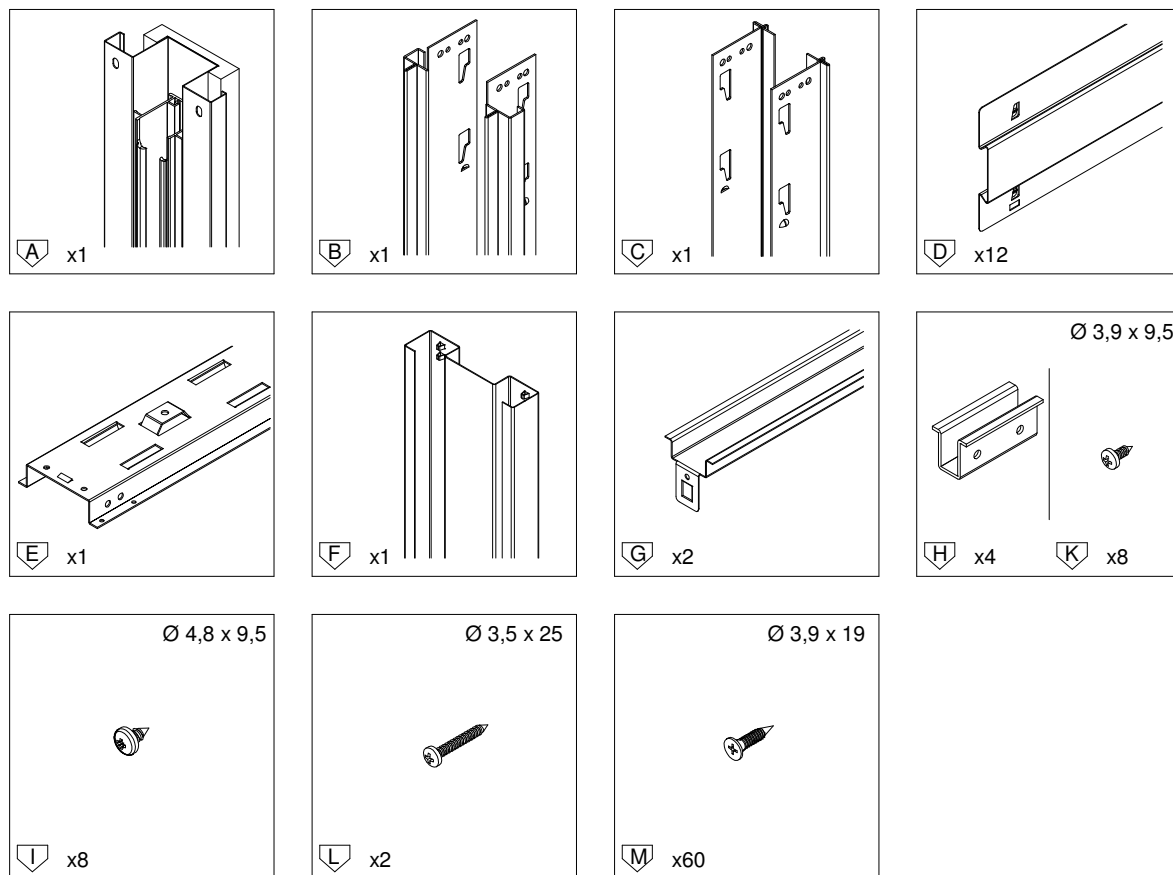

runners
SLIDING SYSTEMS

**SETUP INSTRUCTION
INSTRUCTION MONTAGE-**

Evokit

CONTENTS

Standard equipment

Tools

Overall view

INDEX

Setup for 100 finished wall	3-6
Setup for 125 finished wall	7-10
Setup plasterboard	11-13

SETUP

1.1

1.2

SETUP

1.3

1.4

Subject to misprints, errors and technical modifications.
All dimensions are in mm

Double Door L X H (mm)	Door dim. L1 X H1 (mm)
1200 X 2000/2100/2300	2 x (615 ~ 630) X 2010/2110/2310
1400 X 2000/2100/2300	2 x (715 ~ 730) X 2010/2110/2310
1600 X 2000/2100/2300	2 x (815 ~ 830) X 2010/2110/2310
1800 X 2000/2100/2300	2 x (915 ~ 930) X 2010/2110/2310
2000 X 2000/2100/2300	2 x (1015 ~ 1030) X 2010/2110/2310
2200 X 2000/2100/2300	2 x (1115 ~ 1130) X 2010/2110/2310
2400 X 2000/2100/2300	2 x (1215 ~ 1230) X 2010/2110/2310