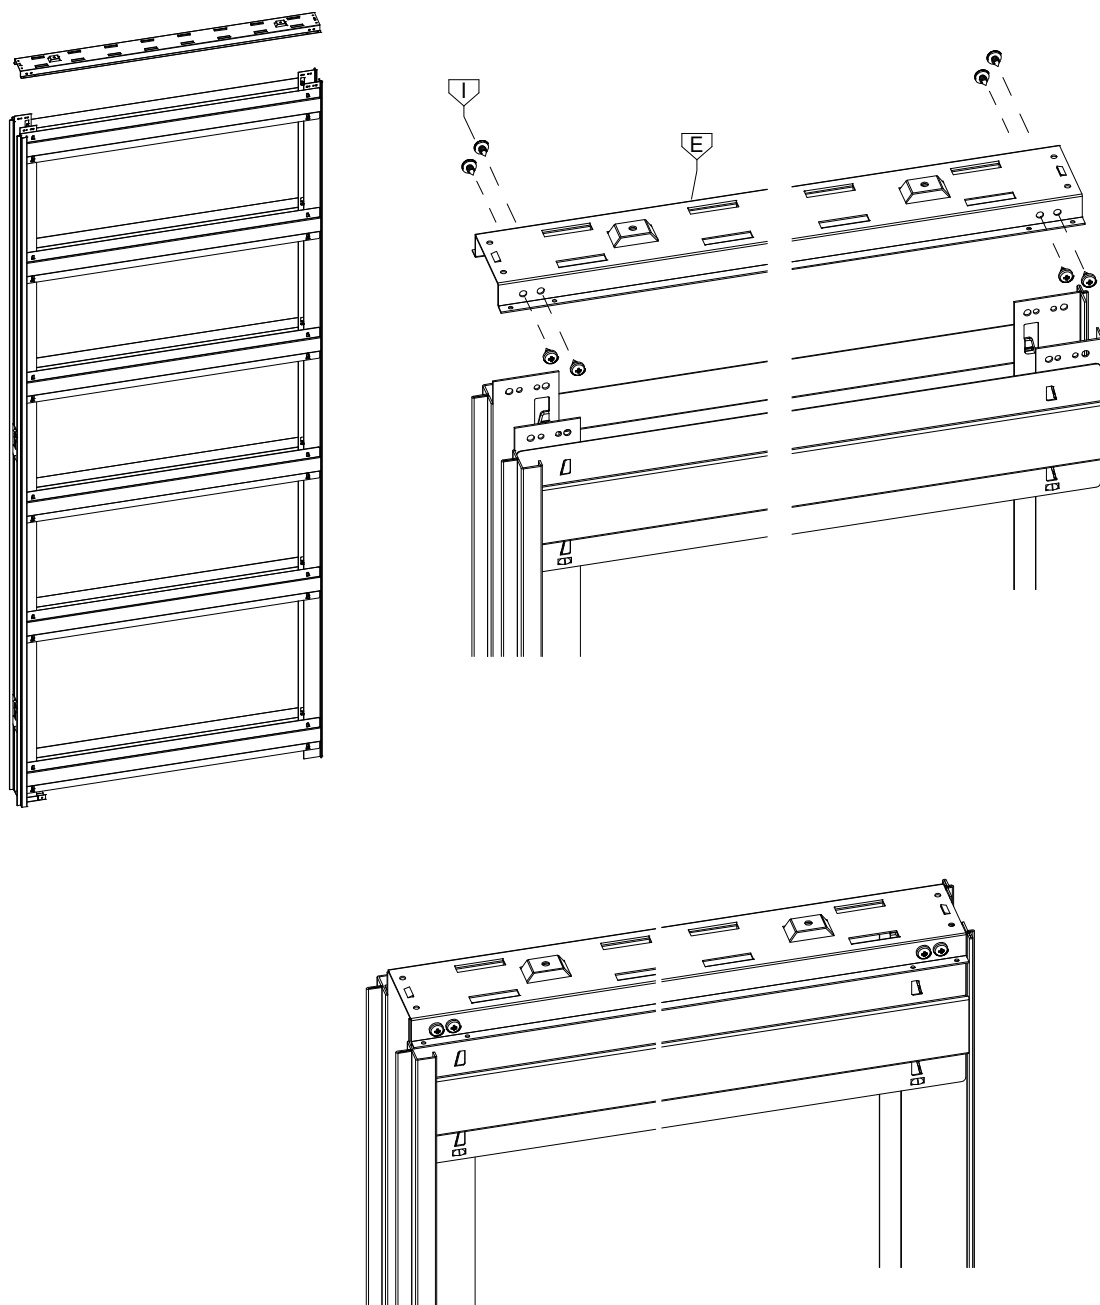

Setup for 100 finished wall	3-6
Setup for 125 finished wall	7-10
Setup plasterboard	11-13

SETUP

1.1

1.2

SETUP

1.3

1.4

Subject to misprints, errors and technical modifications.
All dimensions are in mm

100

125

Plasterboard (mm)		
wall	S.I.	Sp./Th./Ep.
100	54	42
125	79	64

Single Door L X H (mm)	Door dim. L1 X H1 (mm)
600 X 2000/2100/2300	615 ~ 630 X 2010/2110/2310
700 X 2000/2100/2300	715 ~ 730 X 2010/2110/2310
800 X 2000/2100/2300	815 ~ 830 X 2010/2110/2310
900 X 2000/2100/2300	915 ~ 930 X 2010/2110/2310
1000 X 2000/2100/2300	1015 ~ 1030 X 2010/2110/2310
1100 X 2000/2100/2300	1115 ~ 1130 X 2010/2110/2310
1200 X 2000/2100/2300	1215 ~ 1230 X 2010/2110/2310

Double Door L X H (mm)	Door dim. L1 X H1 (mm)
1200 X 2000/2100/2300	2 x (615 ~ 630) X 2010/2110/2310
1400 X 2000/2100/2300	2 x (715 ~ 730) X 2010/2110/2310
1600 X 2000/2100/2300	2 x (815 ~ 830) X 2010/2110/2310
1800 X 2000/2100/2300	2 x (915 ~ 930) X 2010/2110/2310
2000 X 2000/2100/2300	2 x (1015 ~ 1030) X 2010/2110/2310
2200 X 2000/2100/2300	2 x (1115 ~ 1130) X 2010/2110/2310
2400 X 2000/2100/2300	2 x (1215 ~ 1230) X 2010/2110/2310