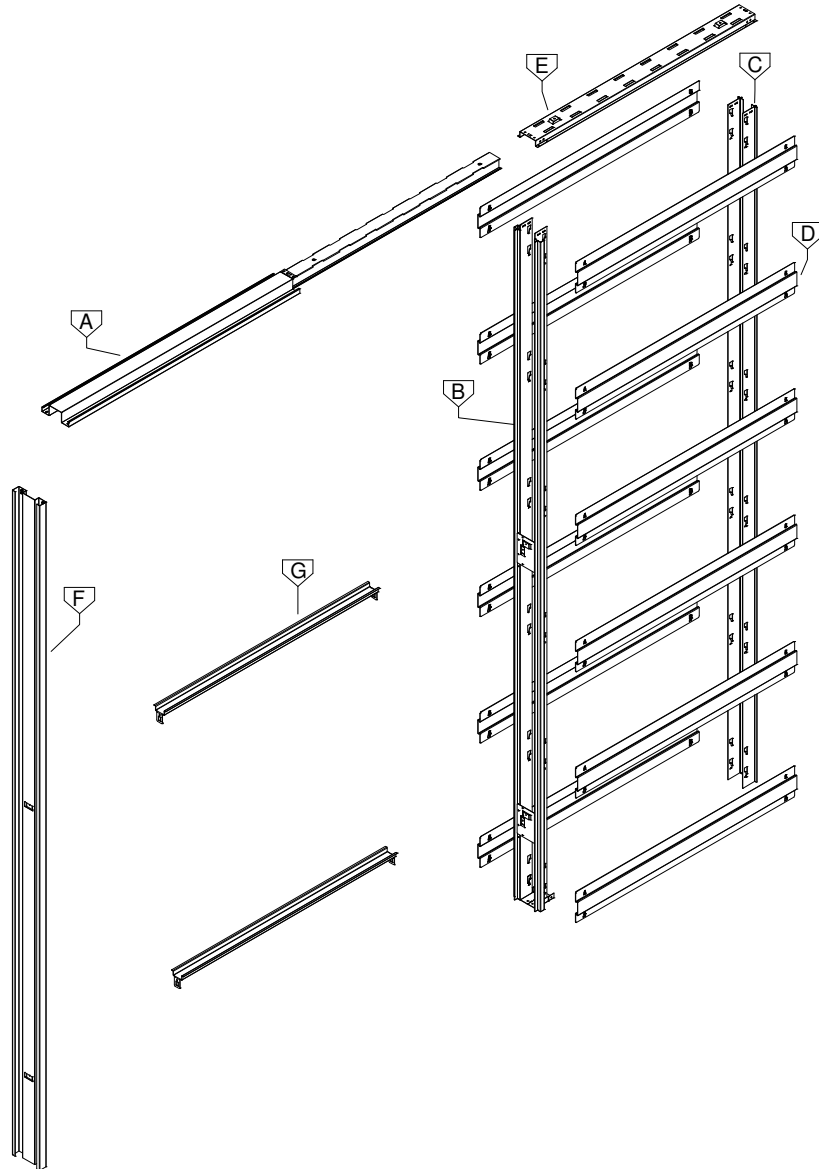

Overall view

INDEX

Setup for 100 finished wall	3-6
Setup for 125 finished wall	7-10
Setup plasterboard	11-13