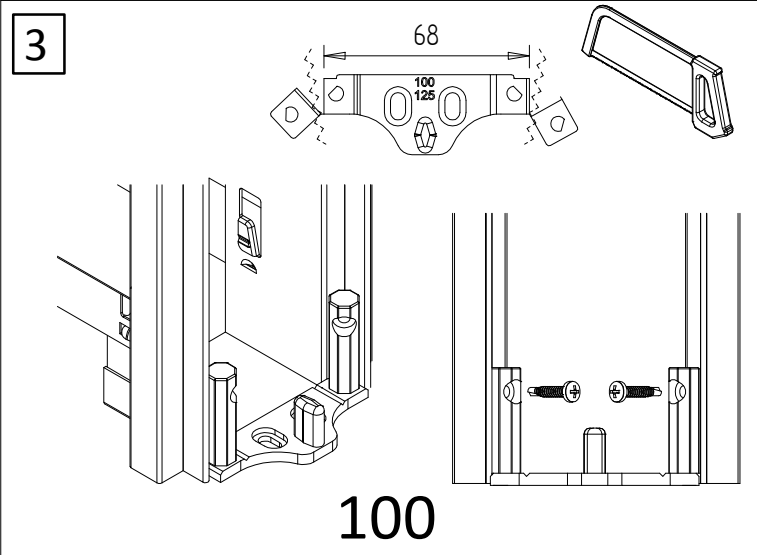

3.1

3.2

Subject to misprints, errors and technical modifications.
All dimension are in mm

SETUP

3.3

3.4

PAINT

Door Instructions

Double Door L X H (mm)	Door dim. L1 X H1 (mm)
1200 X 2000/2100/2300	2 x (615 ~ 630) X 2010/2110/2310
1400 X 2000/2100/2300	2 x (715 ~ 730) X 2010/2110/2310
1600 X 2000/2100/2300	2 x (815 ~ 830) X 2010/2110/2310
1800 X 2000/2100/2300	2 x (915 ~ 930) X 2010/2110/2310
2000 X 2000/2100/2300	2 x (1015 ~ 1030) X 2010/2110/2310
2200 X 2000/2100/2300	2 x (1115 ~ 1130) X 2010/2110/2310
2400 X 2000/2100/2300	2 x (1215 ~ 1230) X 2010/2110/2310