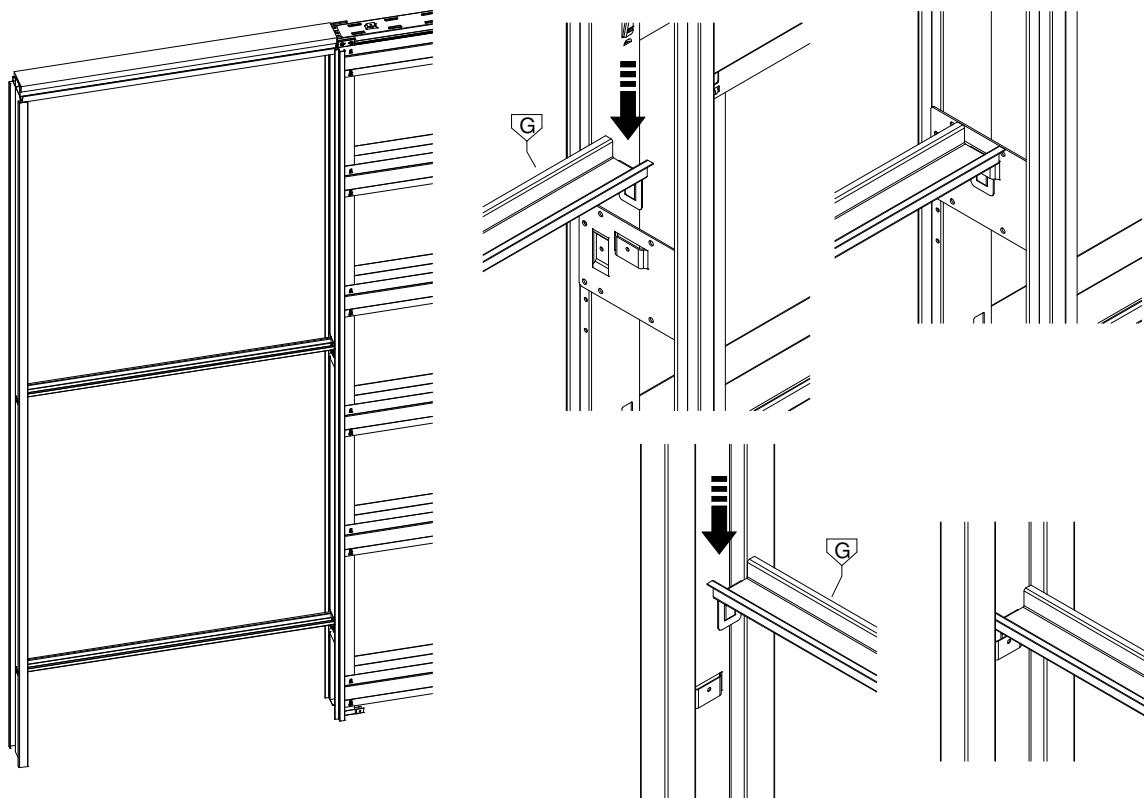

SETUP

2.1

2.2

2.3

SETUP

2.4

2.5

SETUP

3.1

3.2

Subject to misprints, errors and technical modifications.
All dimension are in mm

SETUP

3.3

3.4

PAINT

Door Instructions

Double Door L X H (mm)	Door dim. L1 X H1 (mm)
1200 X 2000/2100/2300	2 x (615 ~ 630) X 2010/2110/2310
1400 X 2000/2100/2300	2 x (715 ~ 730) X 2010/2110/2310
1600 X 2000/2100/2300	2 x (815 ~ 830) X 2010/2110/2310
1800 X 2000/2100/2300	2 x (915 ~ 930) X 2010/2110/2310
2000 X 2000/2100/2300	2 x (1015 ~ 1030) X 2010/2110/2310
2200 X 2000/2100/2300	2 x (1115 ~ 1130) X 2010/2110/2310
2400 X 2000/2100/2300	2 x (1215 ~ 1230) X 2010/2110/2310