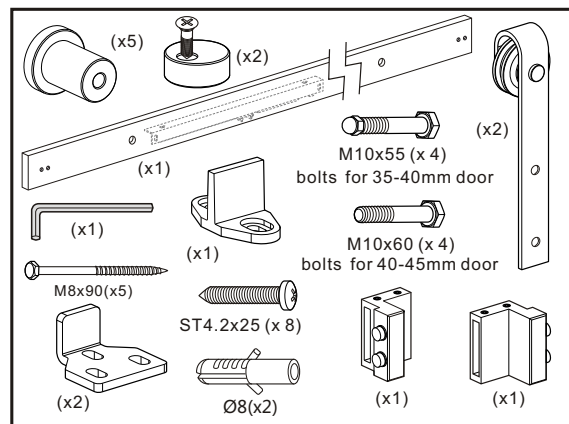

Barn Door Hardware Kit

Stainless Steel

Installation Instructions

Barn Door Hardware Kit Stainless Steel

Installation Instructions