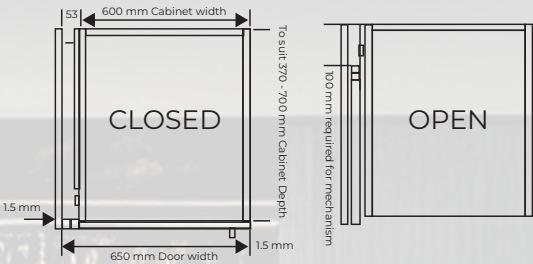

Pivora

Additional Technical and Configurations

Example Cabinet