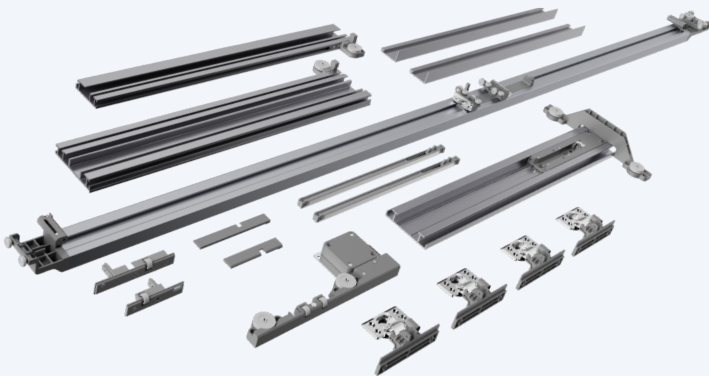

The Pivora is an elegant, discreet single-door pocket system designed for modern interiors.

The push-to-open door glides smoothly from the pocket, even in cabinets as shallow as 380 mm, making it ideal for space-saving layouts and clean, streamlined spaces. Contemporary in style and practical by design, Pivora brings everyday luxury to kitchens, wardrobes, offices and drinks units.

Pivora

Pivot Pocket System for Single Leaf Doors

Suitable for doors up to 35kg

Featuring runners highest quality components

Full technical support

Integrated push-to-open

You can cut to your required size

Integrated push-to-open

- Suits door heights from: **1000—2400 mm**
- Suits cabinet depths from: **380 mm - 700 mm**
- Door width: **300 - 700 mm**
- For doors **18 - 25mm thick, up to 35kg per door**

- **Push-to-open** for effortless access
- **Easy to install**, full installation kit includes: screws, spanner, and hex keys
- **Adjustable hinges + front-access** tension control
- Brush cover strip to hide mechanism neatly