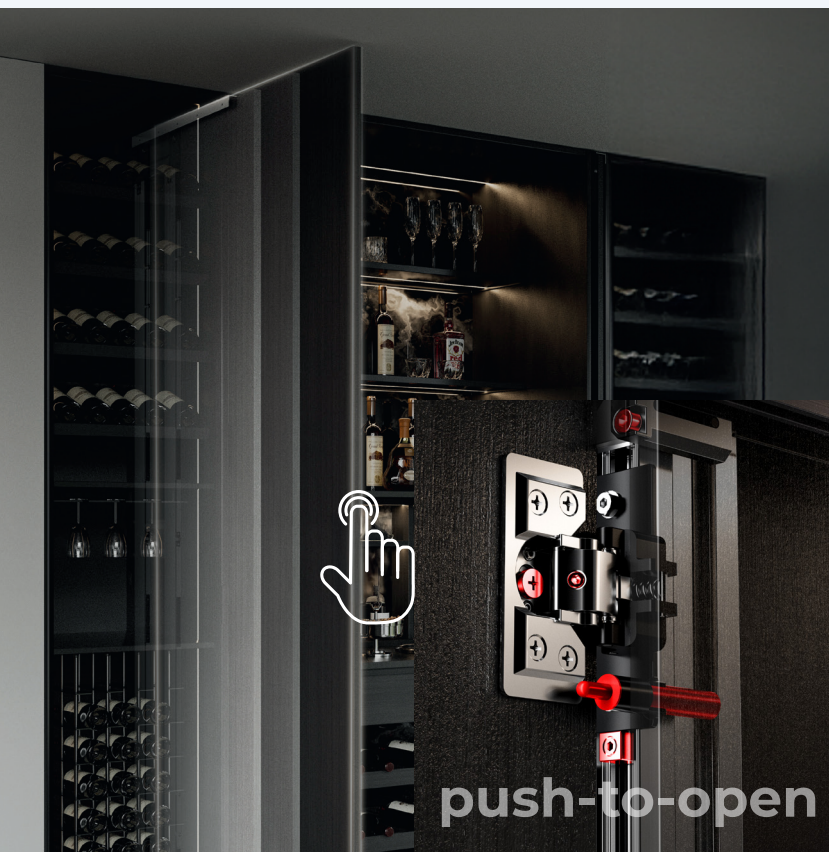

The Pivora is an elegant, discreet single-door pocket system designed for modern interiors.

The push-to-open door glides smoothly from the pocket, even in cabinets as shallow as 380 mm, making it ideal for space-saving layouts and clean, streamlined spaces. Contemporary in style and practical by design, Pivora brings everyday luxury to kitchens, wardrobes, offices and drinks units.

Pivora

Pivot Pocket System for Single Leaf Doors

Suitable for doors up to 35kg

Featuring runners highest quality components

Full technical support

Integrated push-to-open

You can cut to your required size

Integrated push-to-open

- Suits door heights from: **1000—2400 mm**
- Suits cabinet depths from: **380 mm - 700 mm**
- Door width: **300 - 700 mm**
- For doors **18 - 25mm thick, up to 35kg per door**

- **Push-to-open** for effortless access
- **Easy to install**, full installation kit includes: screws, spanner, and hex keys
- **Adjustable hinges + front-access** tension control
- Brush cover strip to hide mechanism neatly